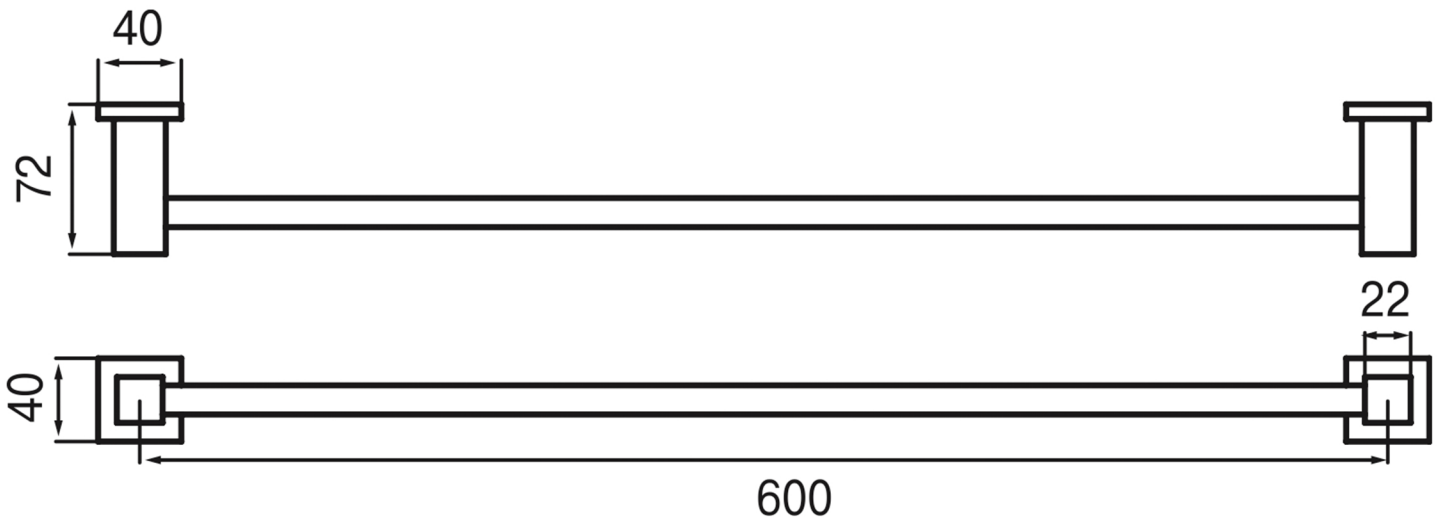

SKIP DIAMOND

Model: Skip Diamond

Category: Accessories

Material: Brass

Dimensions: 23.6"(L) x 1.5"(W) x 2.8"(H)

Description: Luxury towel bar in polished gold finish.

*Numbers are in millimeters