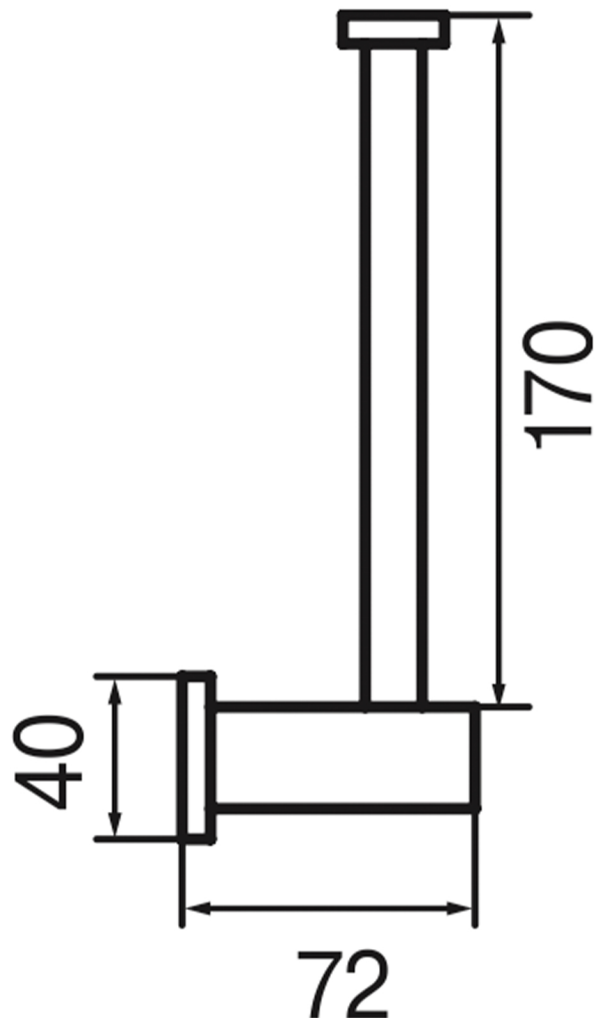

SKIP DIAMOND

Model: Skip Diamond

Category: Accessories

Material: Brass

Dimensions: 1.5" (L) x 1.5" (W) x 7.9" (H)

Description: Luxury roll holder in polished gold finish.

*Numbers are in millimeters