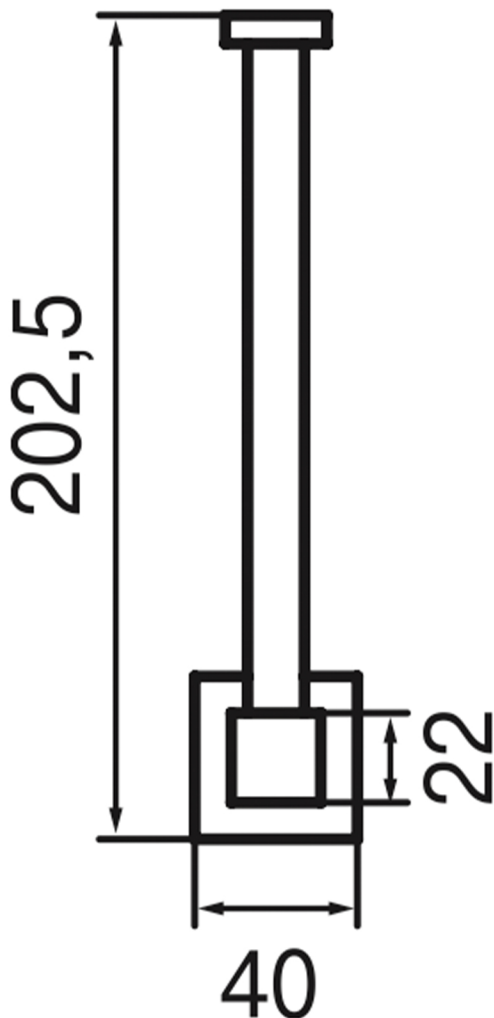

SKIP DIAMOND

Model: Skip Diamond

Category: Accessories

Material: Brass

Dimensions: 1.5" (L) x 1.5" (W) x 7.9" (H)

Description: Luxury roll holder in polished gold finish.

*Numbers are in millimeters