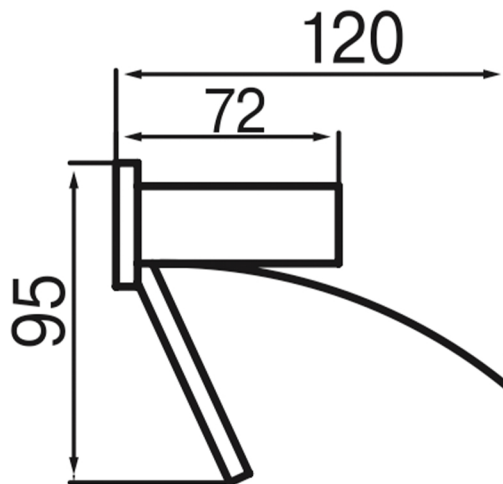

## SKIP DIAMOND

Model: Skip Diamond

Category: Accessories

Material: Brass

Dimensions: 5.1" (L) x 3.7" (W) x 4.7" (H)

Description: Luxury roll holder with cover in polished gold finish.

\*Numbers are in millimeters