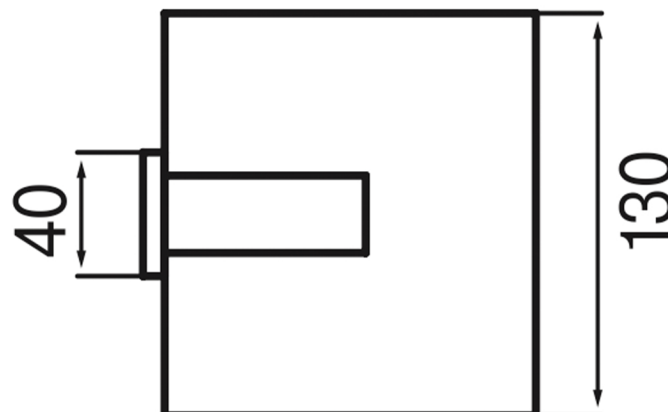

## SKIP DIAMOND

Model: Skip Diamond

Category: Accessories

Material: Brass

Dimensions: 5.1" (L) x 3.7" (W) x 4.7" (H)

Description: Luxury roll holder with cover in polished gold finish.

\*Numbers are in millimeters