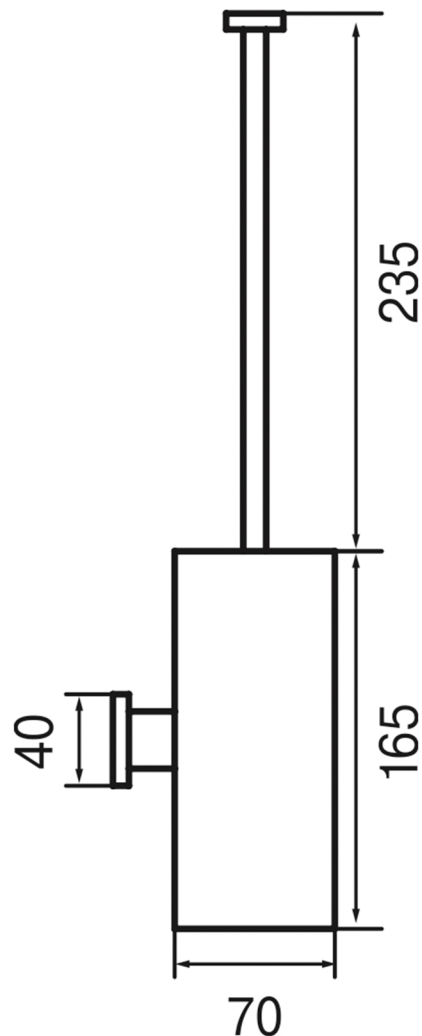

SKIP DIAMOND

Model: Skip Diamond

Category: Accessories

Material: Brass

Dimensions: 2.7" (L) x 2.7" (W) x 15.7" (H)

Description: Luxury brush holder in polished gold finish.

*Numbers are in millimeters