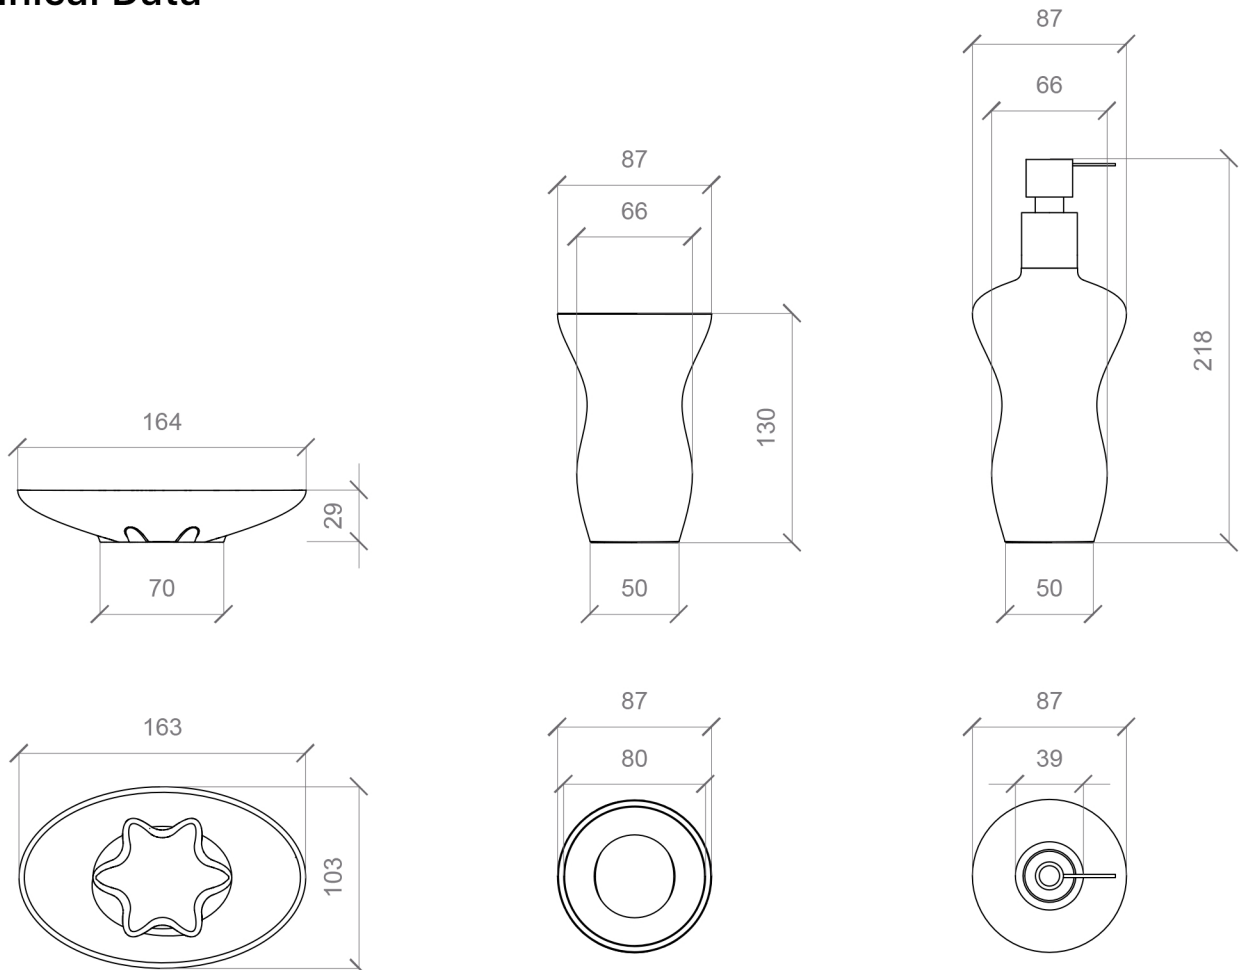

RUFFLE

Category: Bathroom Accessories

Material: Resin and Glass

Colors:

Technical Data

*Numbers are in millimeters