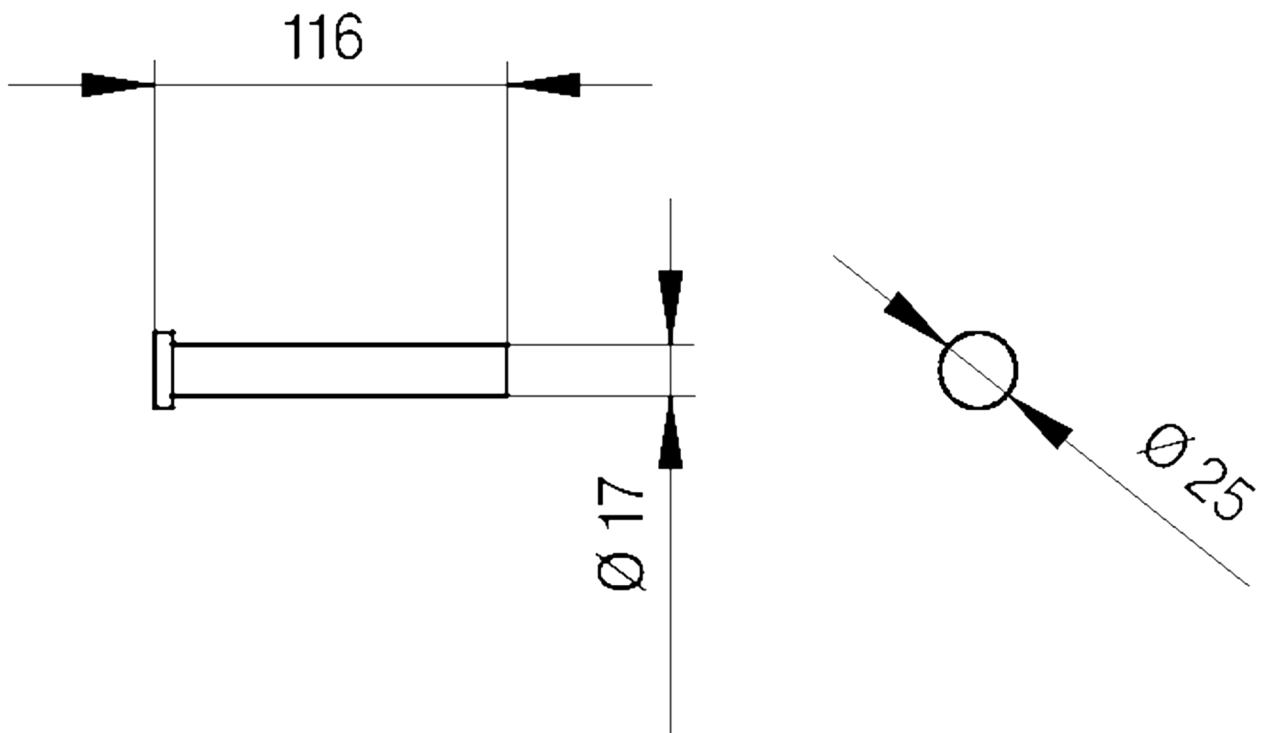

## WALL-MOUNTED ROLL HOLDER

Category: Accessories

Material: Brass

Dimensions: 1"(L) x 1"(W) x 4.5"(H)

Description: Luxury wall-mounted roll holder.

\*Numbers are in millimeters