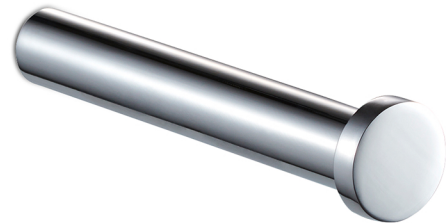

## WALL-MOUNTED ROLL HOLDER

Category: Accessories

Material: Brass

Dimensions: 1"(L) x 1"(W) x 4.5"(H)

Description: Luxury wall-mounted roll holder.

\*Numbers are in millimeters