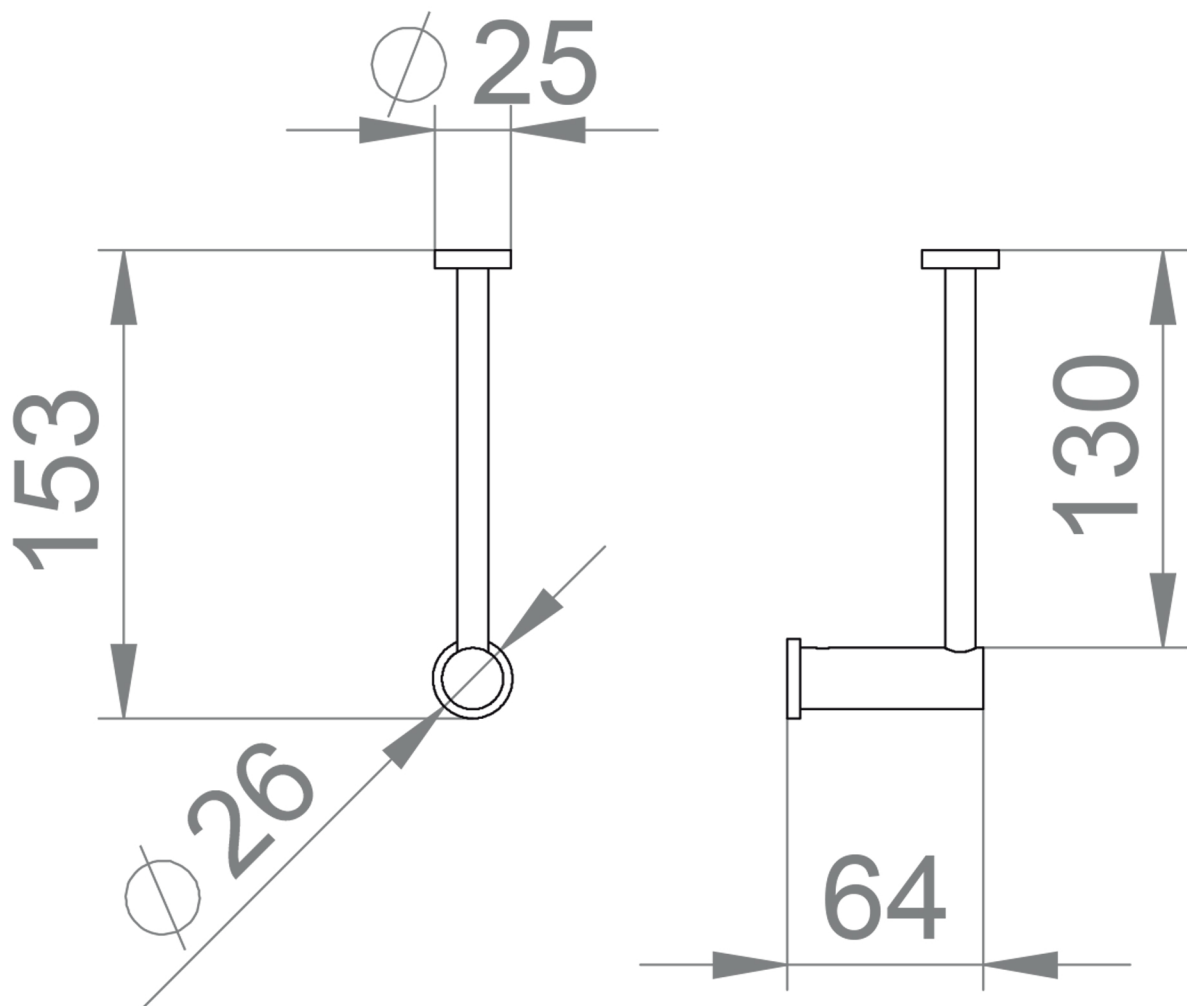

## WALL-MOUNTED ROLL HOLDER

Category: Accessories

Material: Brass

Dimensions: 6" (L) x 1" (W) x 2.5" (H)

Description: Luxury wall-mounted roll holder.

\*Numbers are in millimeters