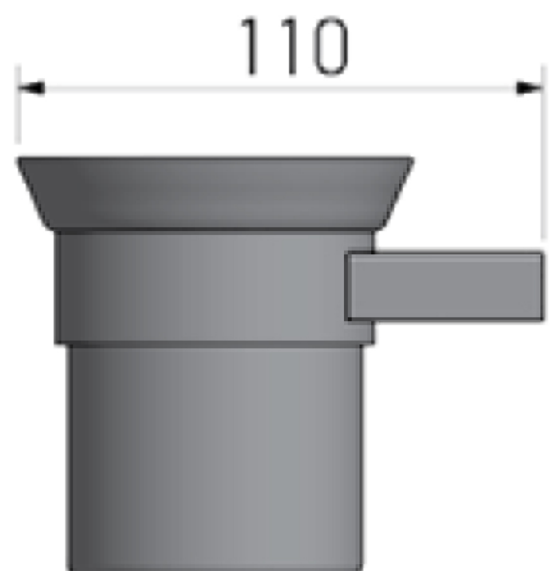

## WALL-MOUNTED GLASS HOLDER

Category: Accessories

Material: Brass

Dimensions: 3.3"(L) x 3.1"(W) x 4.3"(H)

Description: Luxury wall-mounted glass holder.

\*Numbers are in millimeters