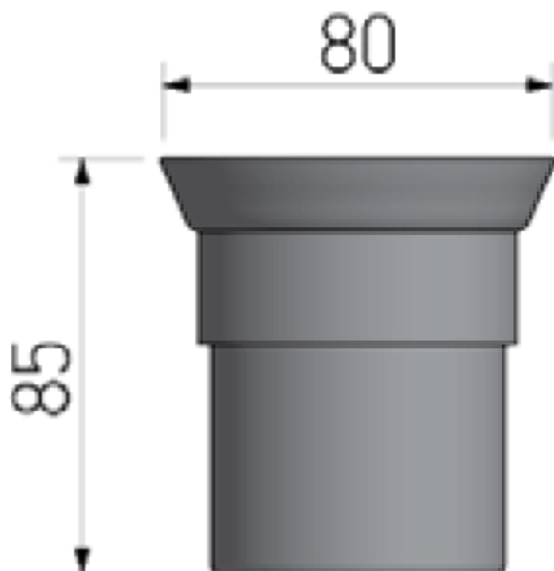

## WALL-MOUNTED GLASS HOLDER

Category: Accessories

Material: Brass

Dimensions: 3.3"(L) x 3.1"(W) x 4.3"(H)

Description: Luxury wall-mounted glass holder.

\*Numbers are in millimeters