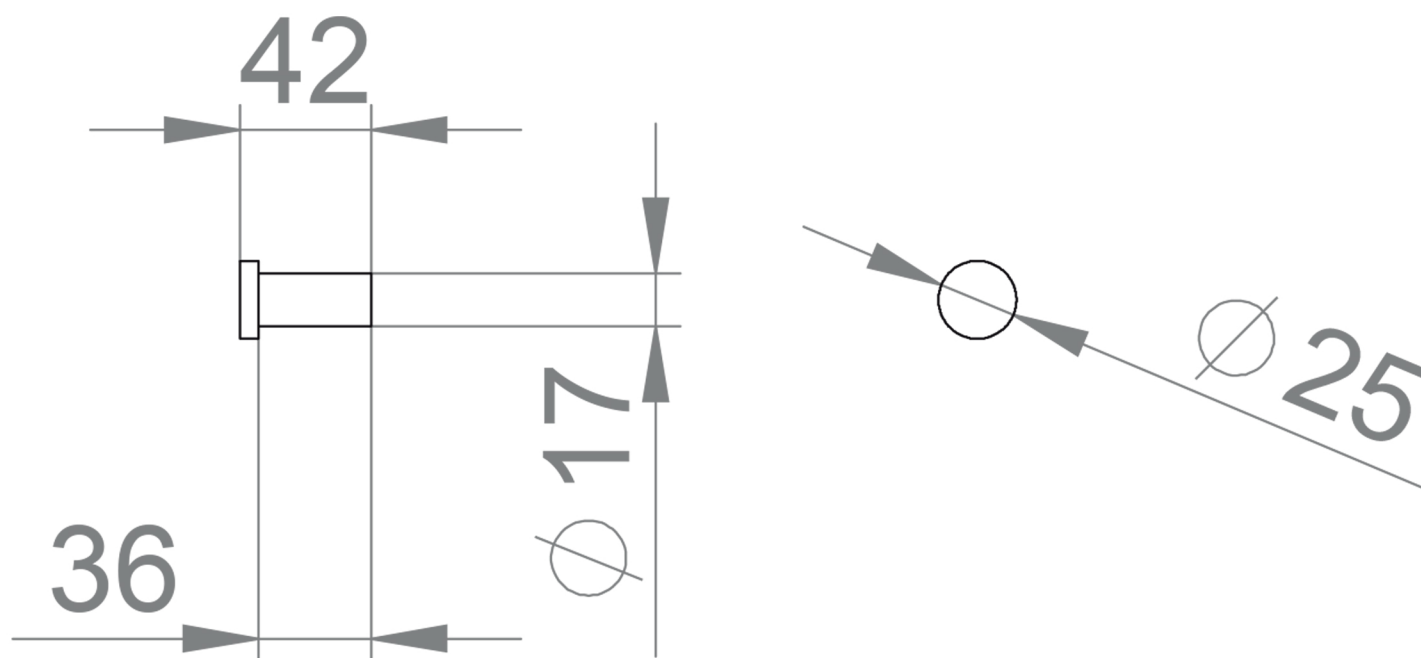

## WALL HOOK

Category: Accessories

Material: Brass

Dimensions: 1" (L) x 1" (W) x 1.6" (H)

Description: Luxury wall hook.

\*Numbers are in millimeters