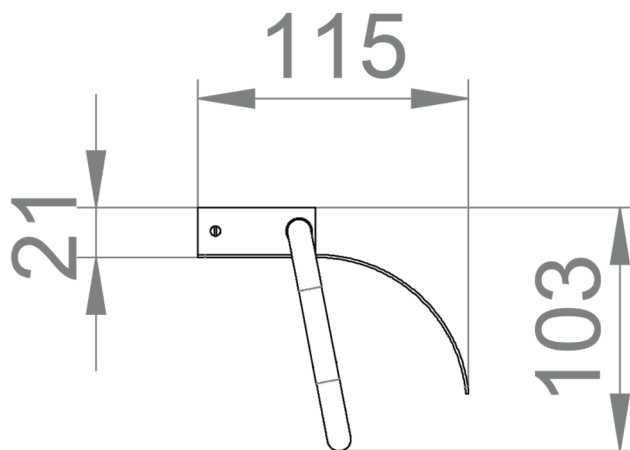

## ROLL HOLDER WITH COVER

Category: Accessories

Material: Brass

Dimensions: 5.1" (L) x 4" (W) x 4.5" (H)

Description: Luxury roll holder with cover.

\*Numbers are in millimeters