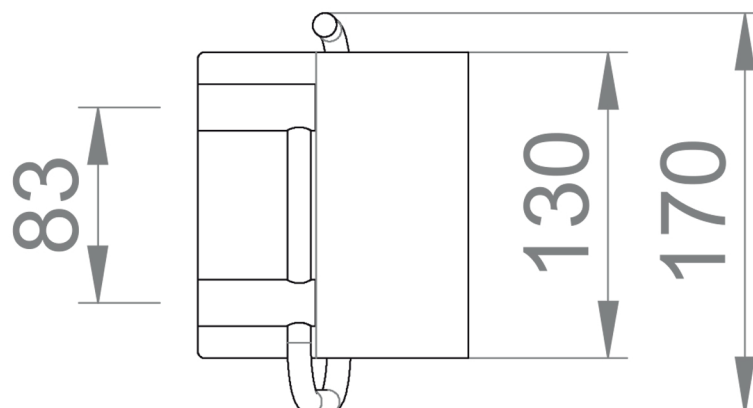

## ROLL HOLDER WITH COVER

Category: Accessories

Material: Brass

Dimensions: 5.1" (L) x 4" (W) x 4.5" (H)

Description: Luxury roll holder with cover.

\*Numbers are in millimeters