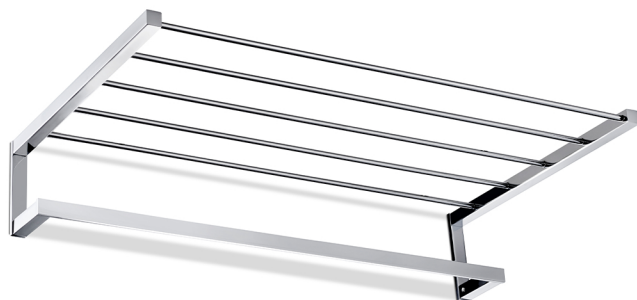

SQUARE TOWEL RACK

Category: Accessories

Material: Brass

Dimensions:

19.6"(L) x 11.6"(W) x 3.7"(H)

Description: Luxury square towell rack.

*Numbers are in millimeters