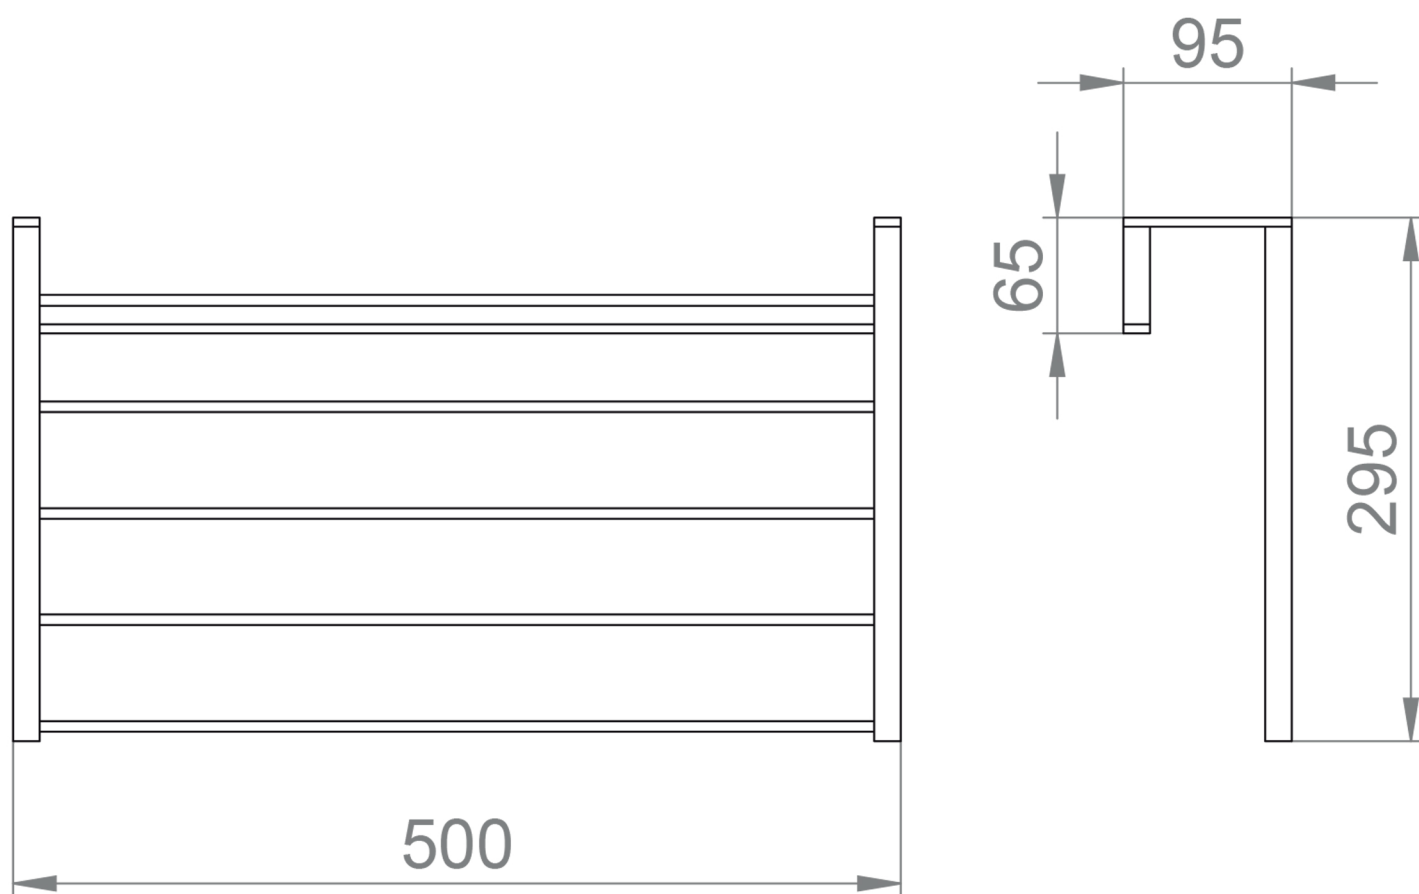

SQUARE TOWEL RACK

Category: Accessories

Material: Brass

Dimensions:

19.6"(L) x 11.6"(W) x 3.7"(H)

Description: Luxury square towell rack.

*Numbers are in millimeters