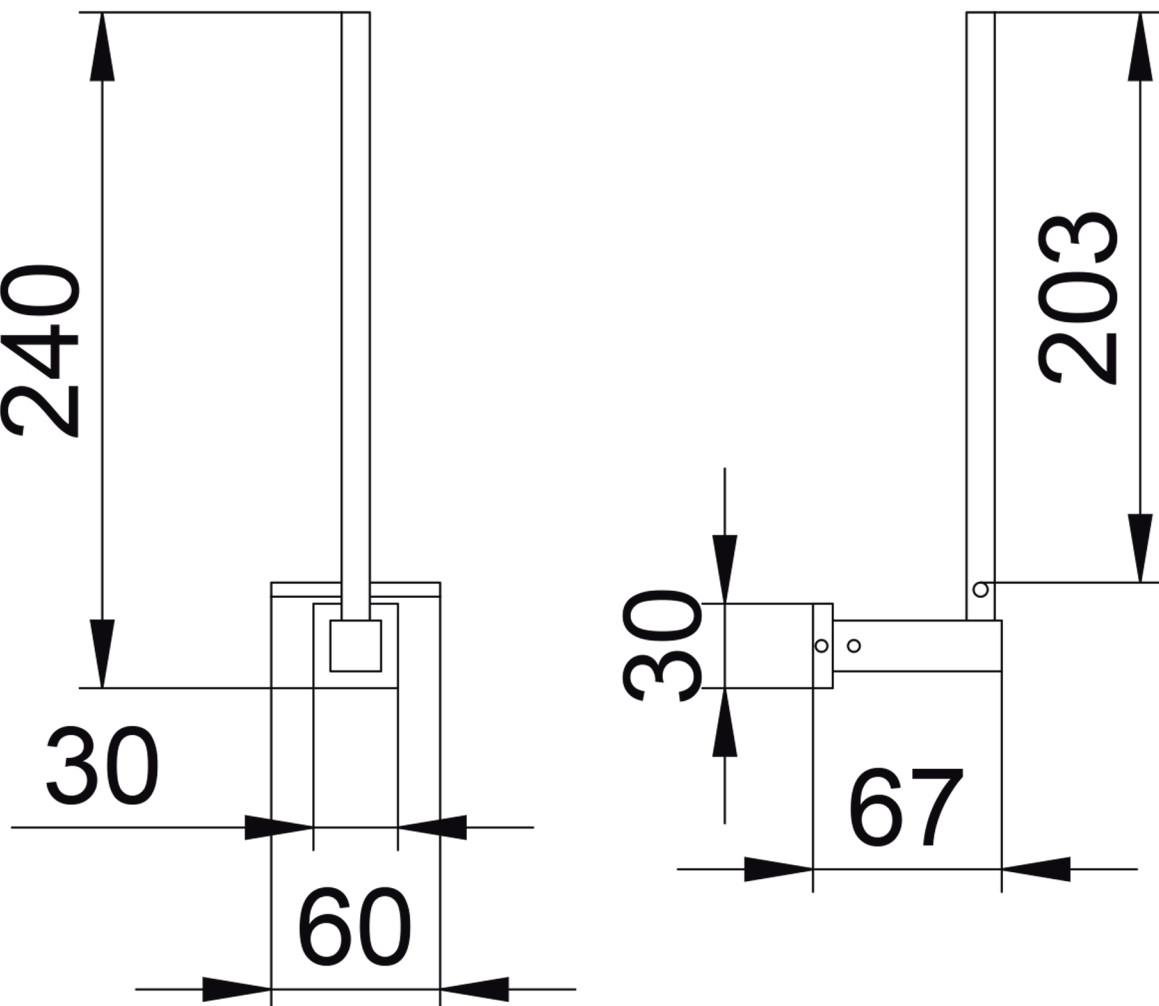

## ROLL HOLDER REVERSE VERTICAL

Category: Accessories

Material: Brass

Dimensions: 9.4"(L) x 2.3"(W) x 2.6"(H)

Description: Luxury roll holder reverse vertical.

\*Numbers are in millimeters