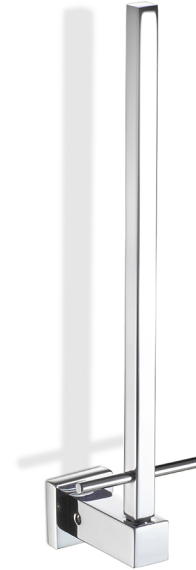

## ROLL HOLDER REVERSE VERTICAL

Category: Accessories

Material: Brass

Dimensions: 9.4"(L) x 2.3"(W) x 2.6"(H)

Description: Luxury roll holder reverse vertical.

\*Numbers are in millimeters