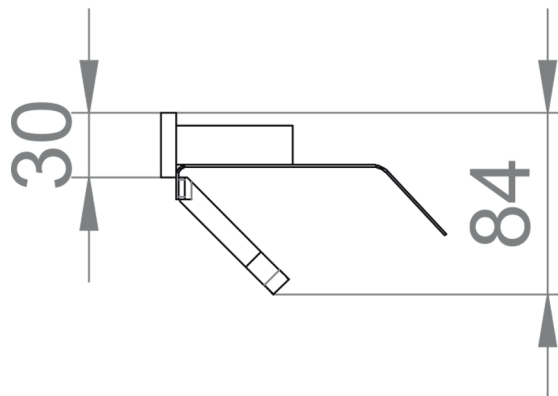

ROLL HOLDER WITH COVER

Category: Accessories

Material: Brass

Dimensions: 3"(L) x 5.1"(W) x 5.1"(H)

Description: Luxury roll holder with cover.

*Numbers are in millimeters