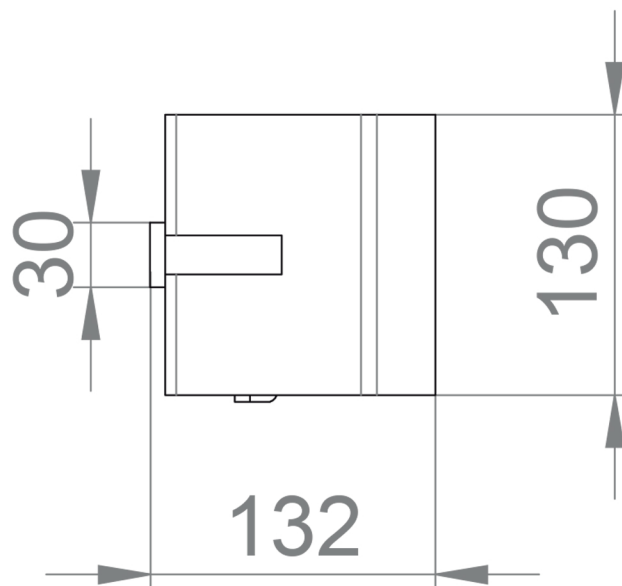

ROLL HOLDER WITH COVER

Category: Accessories

Material: Brass

Dimensions: 3"(L) x 5.1"(W) x 5.1"(H)

Description: Luxury roll holder with cover.

*Numbers are in millimeters