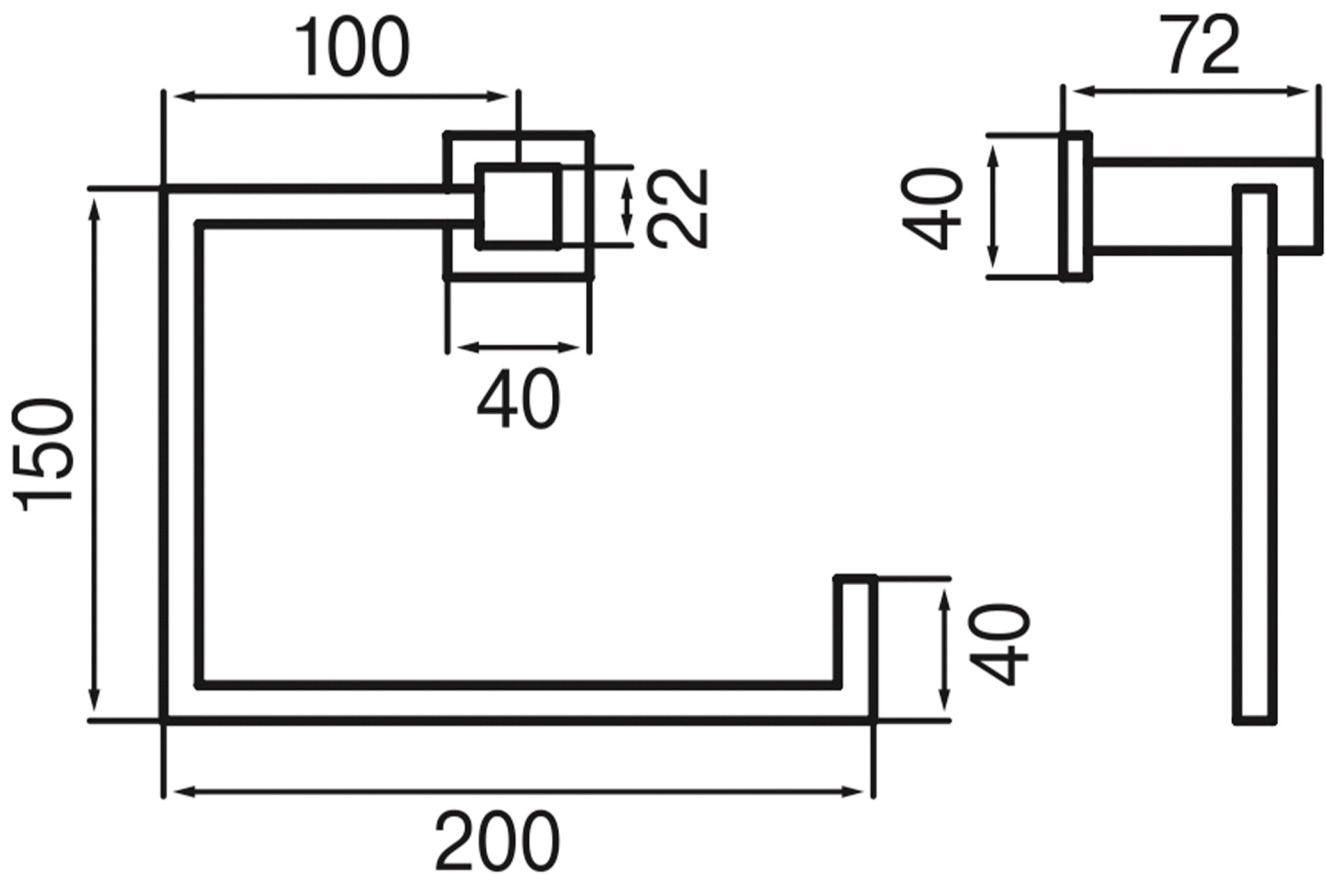

IKON

Model: Ikon

Category: Accessories

Material: Brass

Dimensions: 7.8" (L) x 2.8" (W) x 5.9" (H)

Description: Luxury towel ring in polished gold finish.

*Numbers are in millimeters