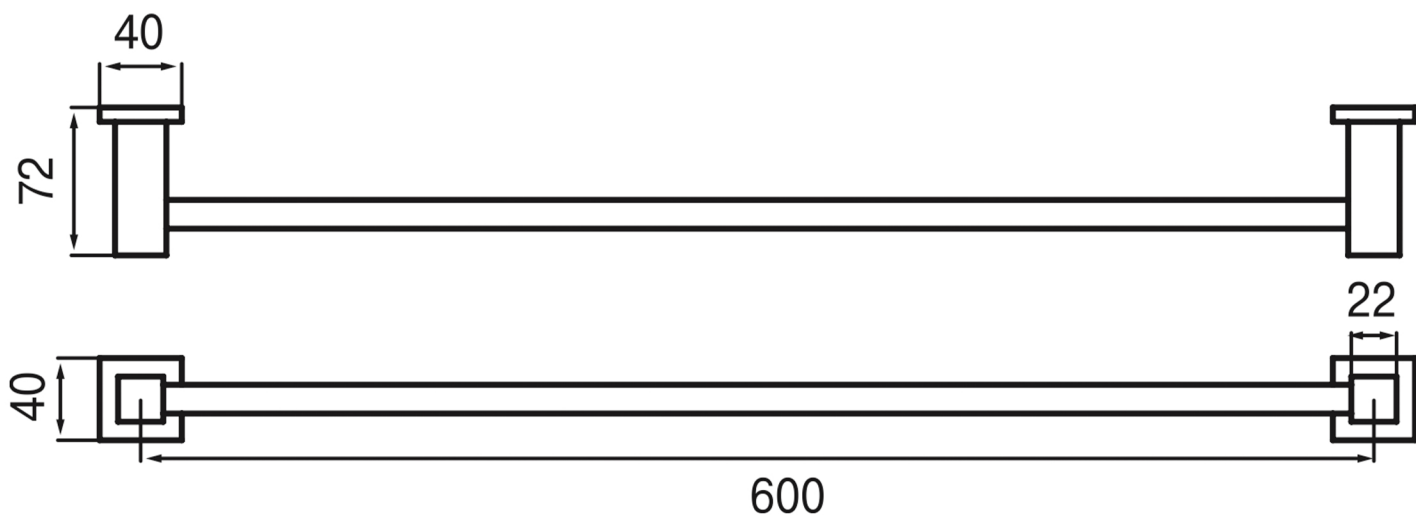

IKON

Model: Ikon

Category: Accessories

Material: Brass

Dimensions: 23.6"(L) x 1.5"(W) x 2.8"(H)

Description: Luxury towel bar in polished chrome finish.

*Numbers are in millimeters