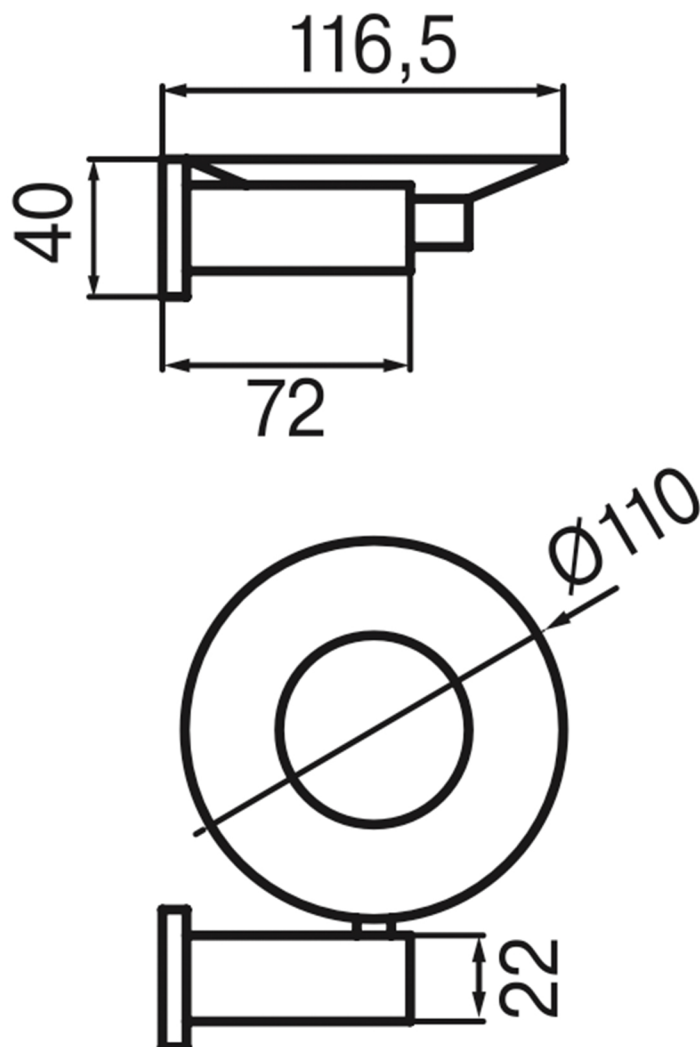

## IKON

Model: Ikon

Category: Accessories

Material: Brass

Dimensions: 1.5" (L) x 1.5" (W) x 4.5" (H)

Description: Luxury soap dish holder in polished gold finish.

\*Numbers are in millimeters