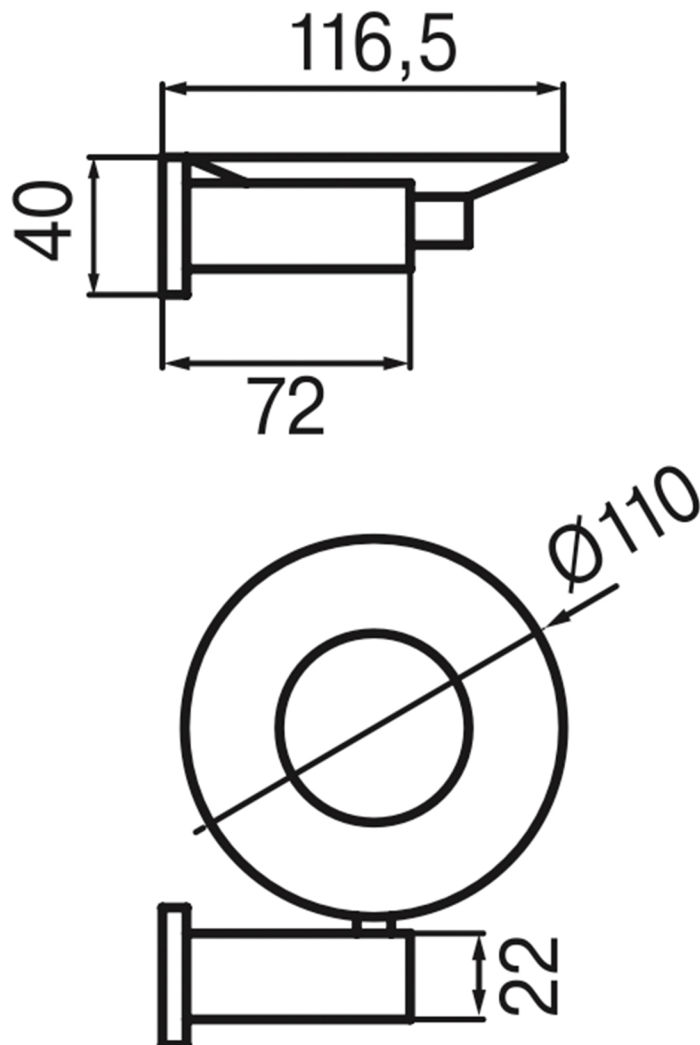

IKON

Model: Ikon

Category: Accessories

Material: Brass

Dimensions: 1.5" (L) x 1.5" (W) x 4.5" (H)

Description: Luxury soap dish holder in polished chrome finish.

*Numbers are in millimeters