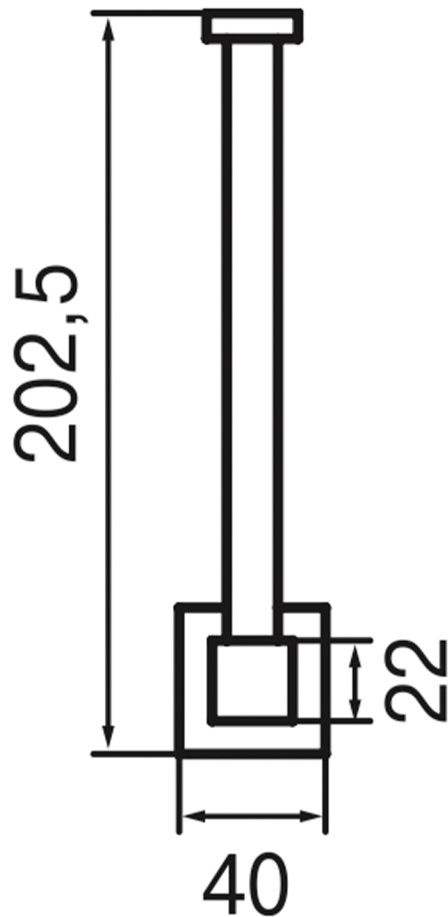

IKON

Model: Ikon

Category: Accessories

Material: Brass

Dimensions: 1.5" (L) x 1.5" (W) x 7.9" (H)

Description: Luxury horizontal roll holder in polished chrome finish.

*Numbers are in millimeters