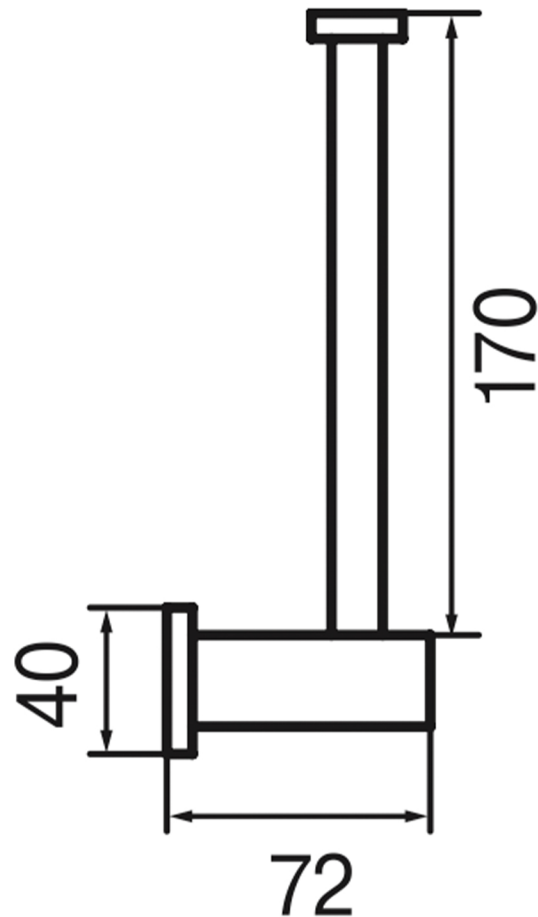

IKON

Model: Ikon

Category: Accessories

Material: Brass

Dimensions: 1.5" (L) x 1.5" (W) x 7.9" (H)

Description: Luxury horizontal roll holder in polished chrome finish.

*Numbers are in millimeters