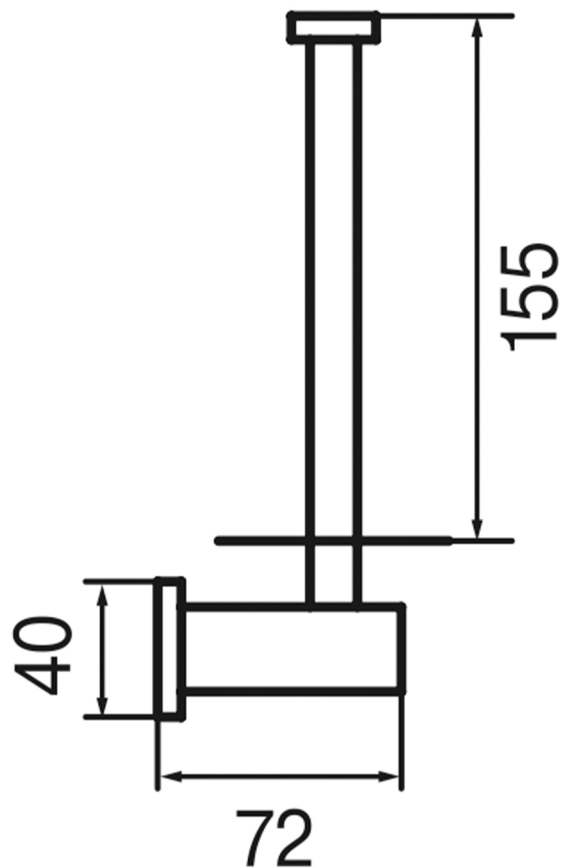

## IKON

Model: Ikon

Category: Accessories

Material: Brass

Dimensions: 1.5" (L) x 1.5" (W) x 8.1" (H)

Description: Luxury vertical roll holder in polished chrome finish.

\*Numbers are in millimeters