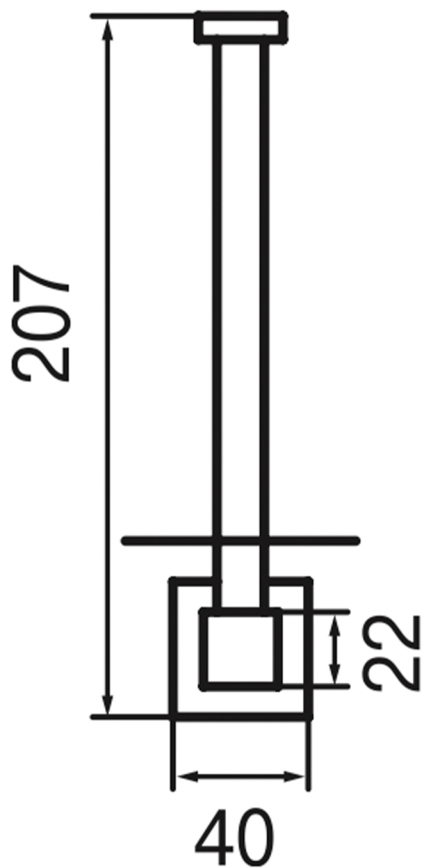

## IKON

Model: Ikon

Category: Accessories

Material: Brass

Dimensions: 1.5" (L) x 1.5" (W) x 8.1" (H)

Description: Luxury vertical roll holder in polished chrome finish.

\*Numbers are in millimeters