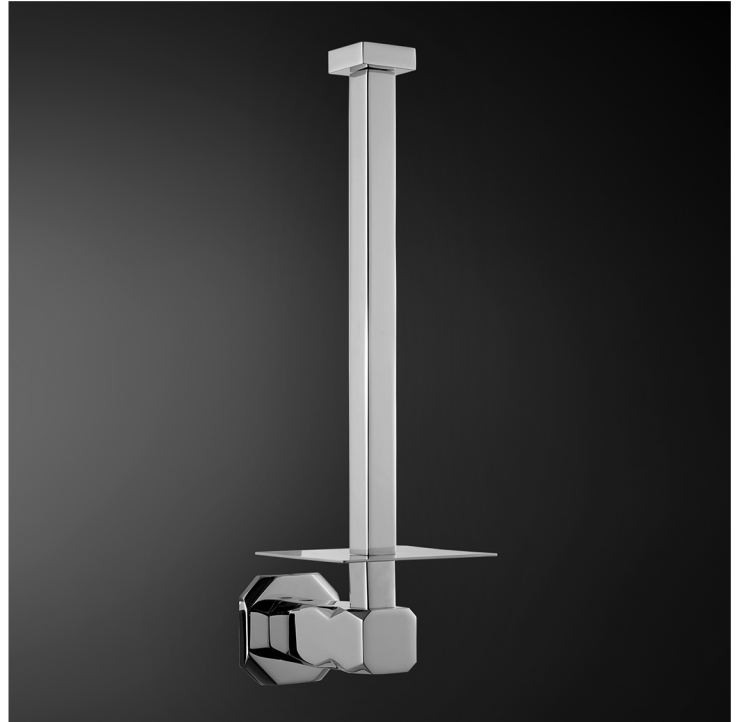

## IKON

Model: Ikon

Category: Accessories

Material: Brass

Dimensions: 1.5" (L) x 1.5" (W) x 8.1" (H)

Description: Luxury vertical roll holder in polished chrome finish.

\*Numbers are in millimeters