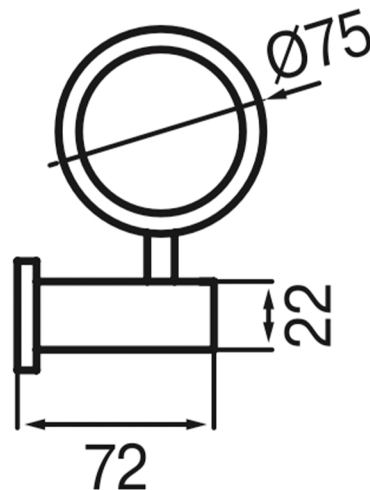

IKON

Model: Ikon

Category: Accessories

Material: Brass

Dimensions: 3.5" (L) x 2.8" (W) x 4.7" (H)

Description: Luxury brush holder in polished gold finish.

*Numbers are in millimeters