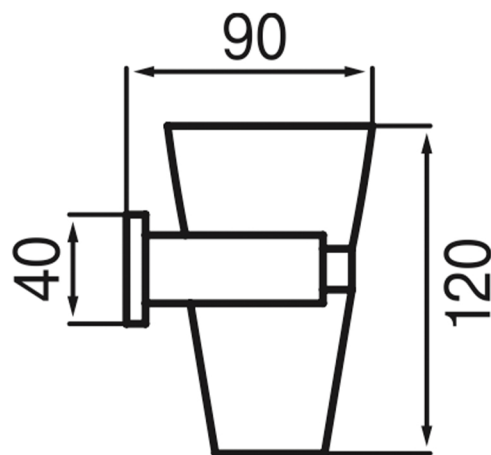

IKON

Model: Ikon

Category: Accessories

Material: Brass

Dimensions: 3.5" (L) x 2.8" (W) x 4.7" (H)

Description: Luxury brush holder in polished gold finish.

*Numbers are in millimeters