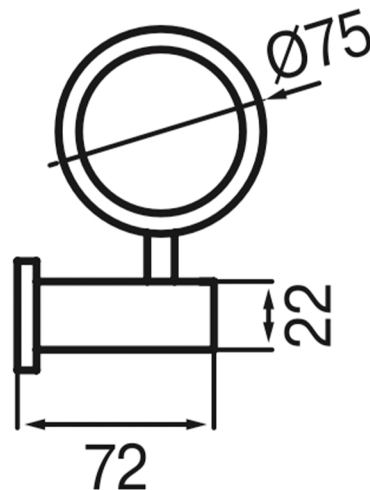

## IKON

Model: Ikon

Category: Accessories

Material: Brass

Dimensions: 3.5" (L) x 2.8" (W) x 4.7" (H)

Description: Luxury brush holder in polished chrome finish.

\*Numbers are in millimeters