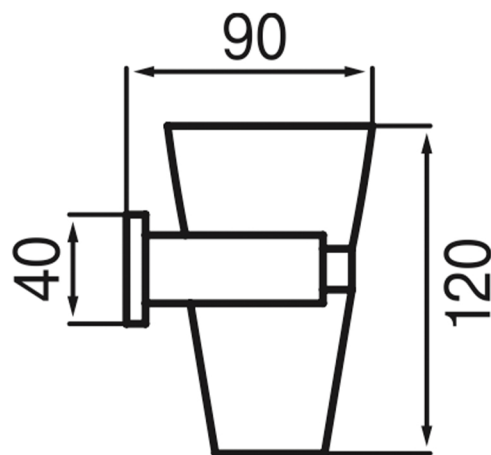

## IKON

Model: Ikon

Category: Accessories

Material: Brass

Dimensions: 3.5" (L) x 2.8" (W) x 4.7" (H)

Description: Luxury brush holder in polished chrome finish.

\*Numbers are in millimeters