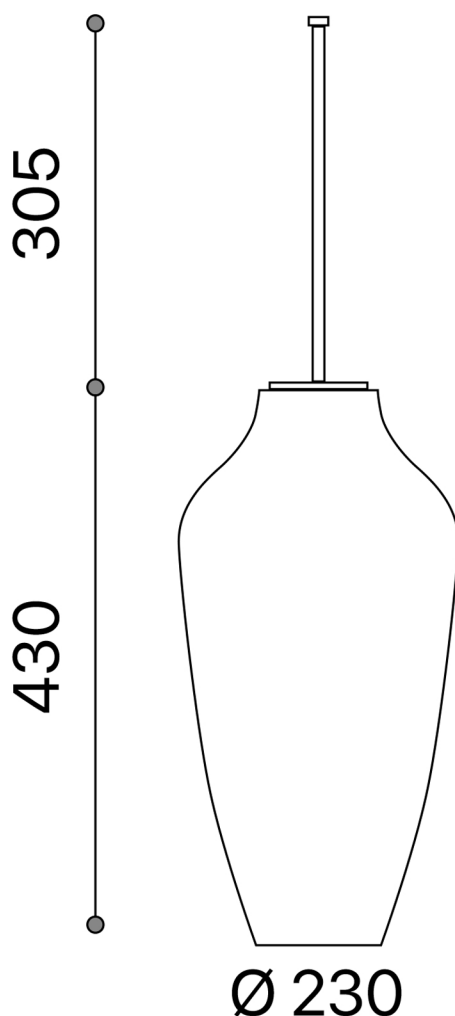

HIVE LUX XL

Model: Hive Lux XL

Category: Brush Holder

Material: Crystal

Dimensions:

9" (L) x 9" (W) x 28.9" (H)

Description: Luxury crystal brush holder in clear/chrome finish.

*Numbers are in millimeters