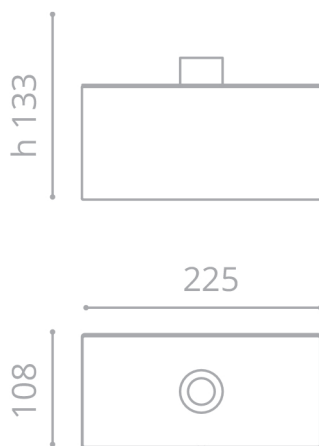

### Technical Data

1 soap dispenser

2 perfume diffuser

3 tissue holder

\*Numbers are in millimeters

*Tonino Lamborghini*