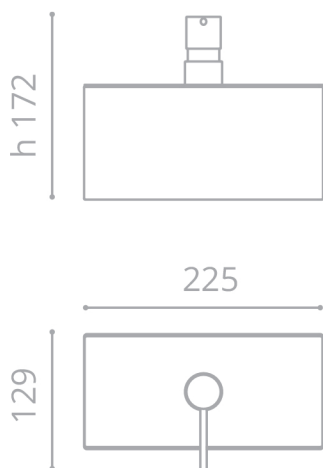

### Technical Data

1 soap dispenser

2 perfume diffuser

3 tissue holder

\*Numbers are in millimeters

*Tonino Lamborghini*