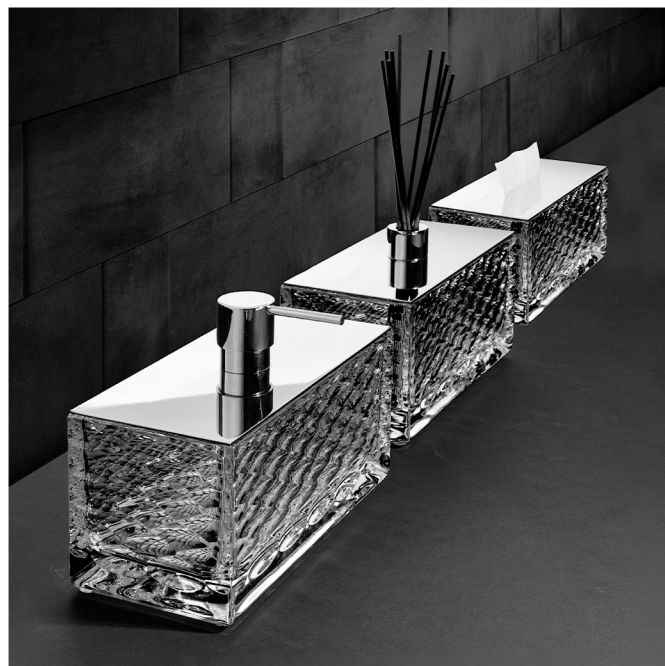

# ALLURE ESSENCE

## Tonino Lamborghini Collection

Category: Accessory Set

Material: Crystal

Colors:

Clear

Gold

Silver

Red