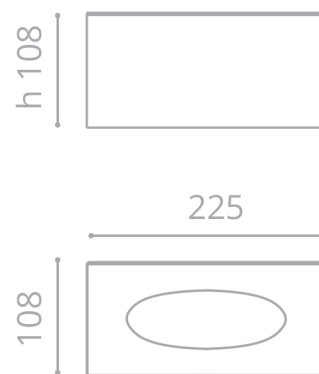

### Technical Data

1 soap dispenser

2 perfume diffuser

3 tissue holder

\*Numbers are in millimeters

*Tonino Lamborghini*